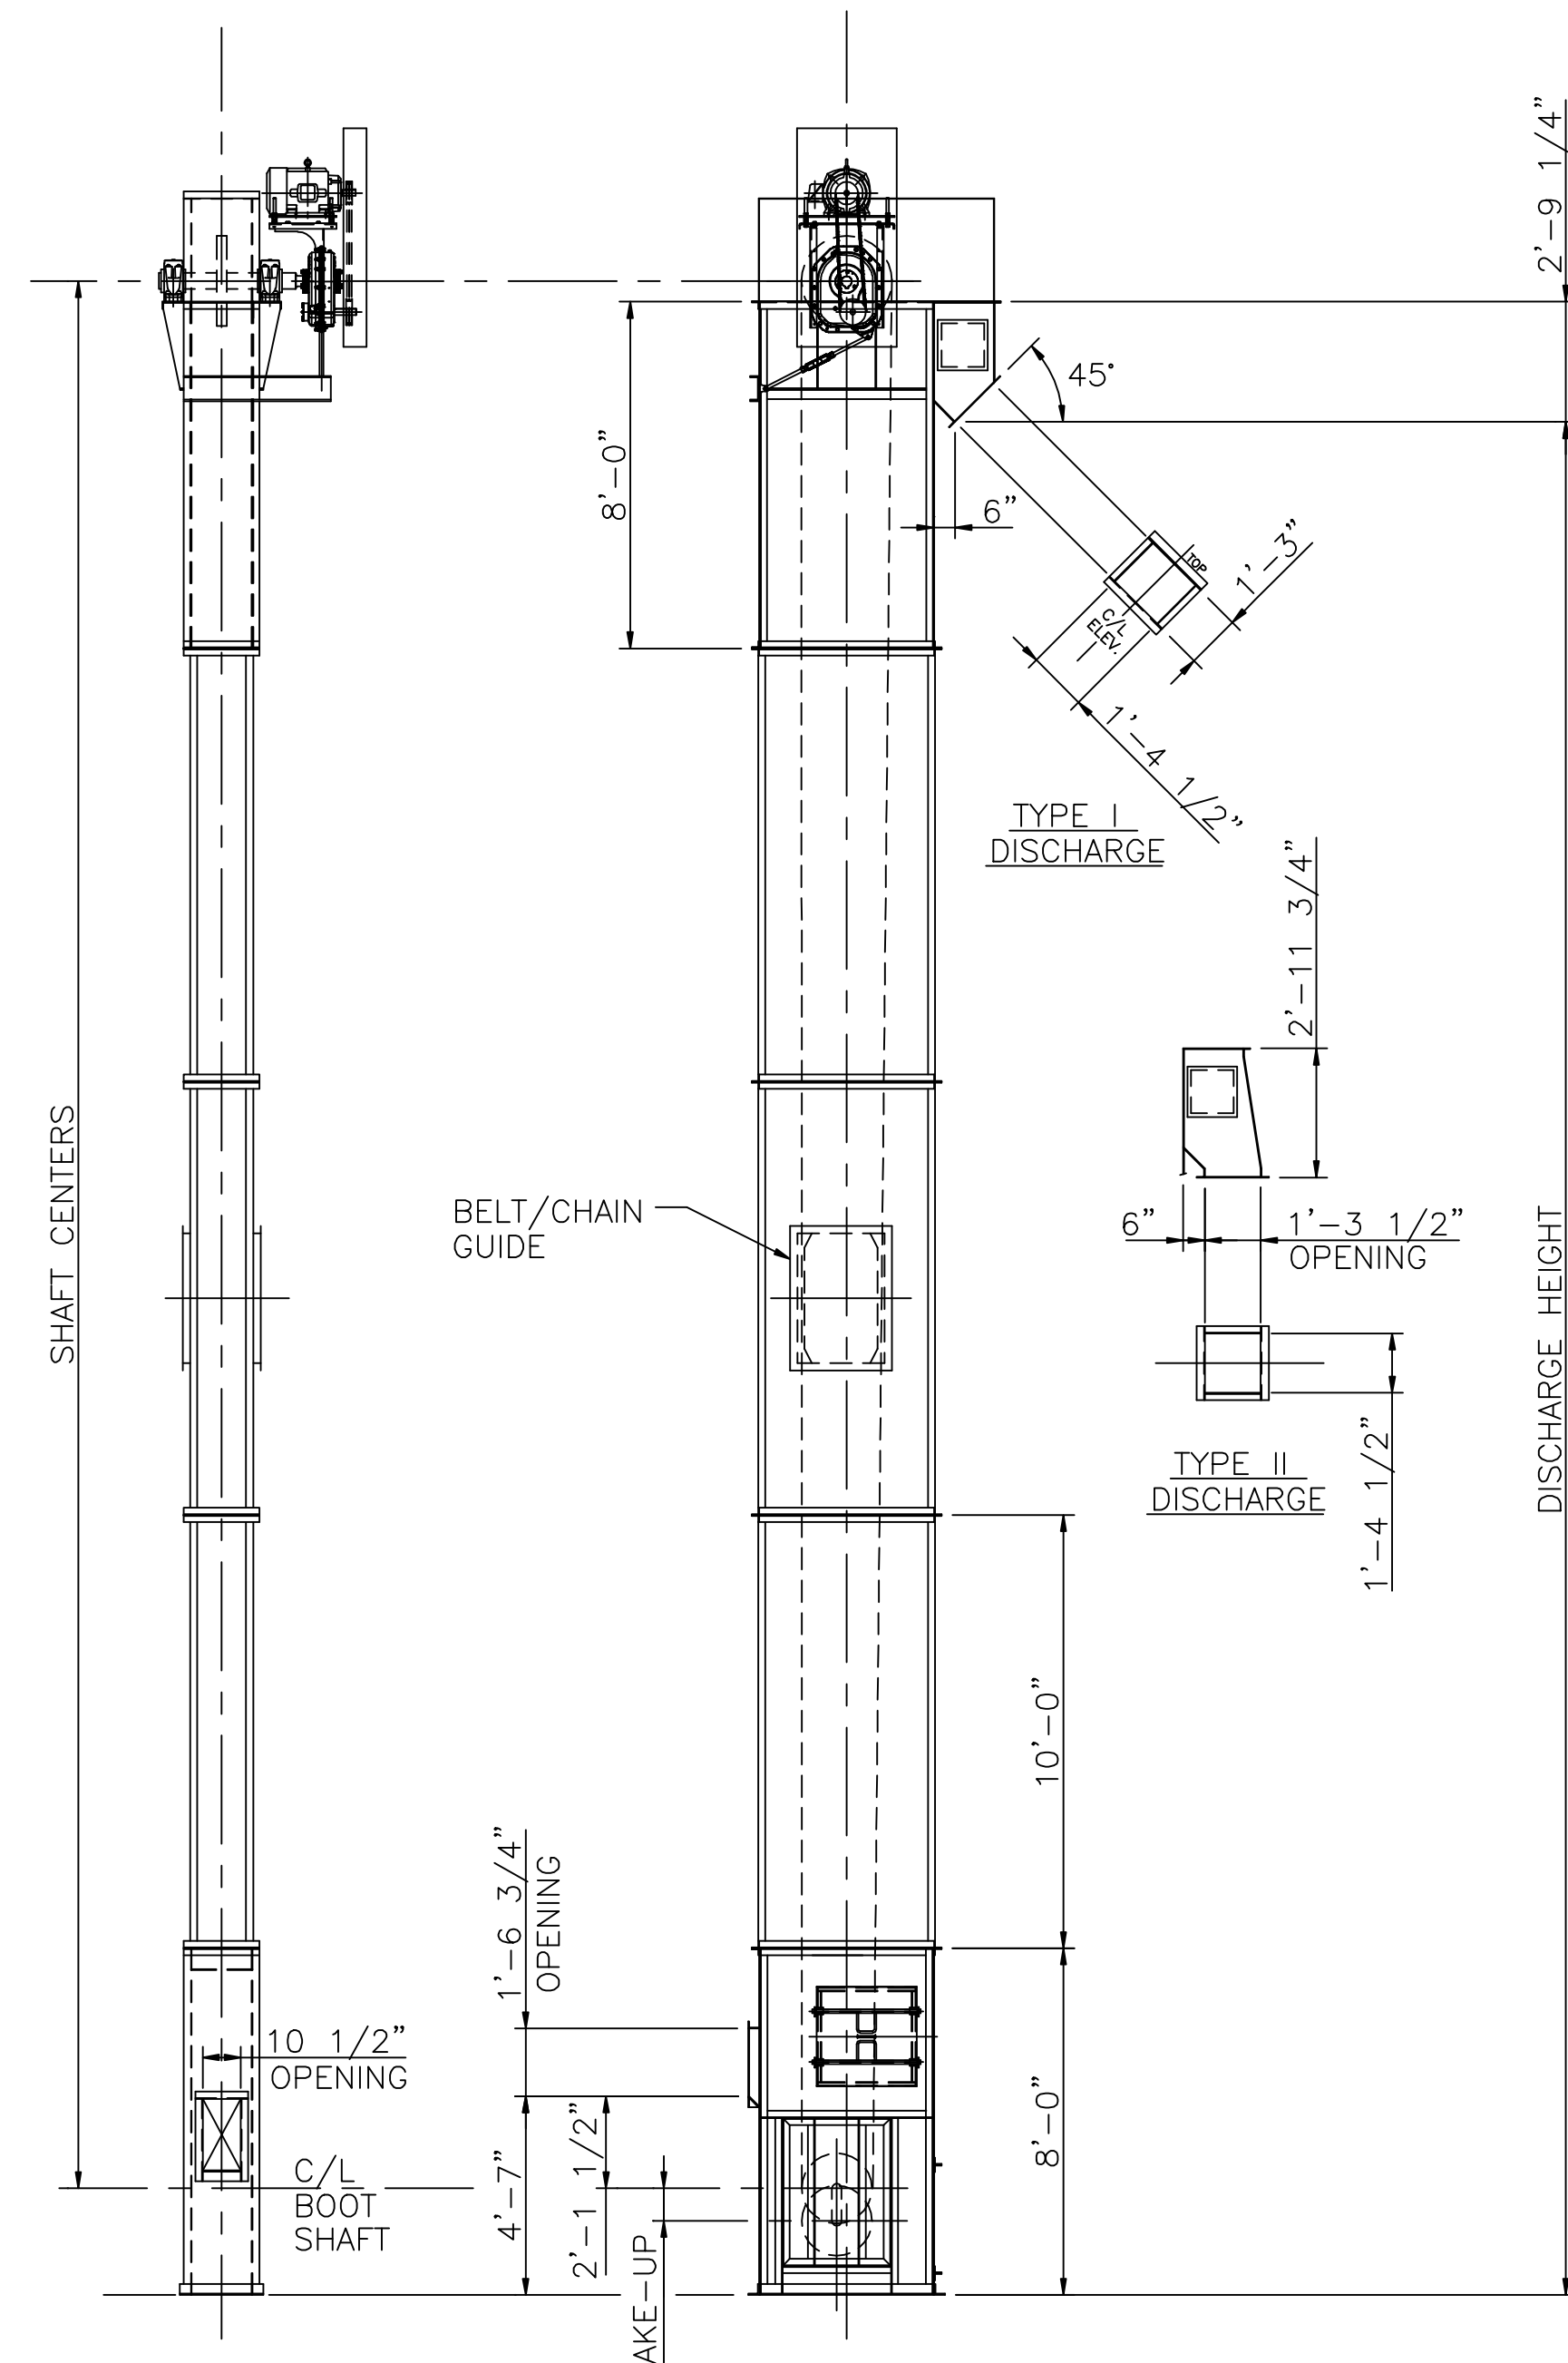

CONTINUOUS TYPE ELEVATOR  
24" X 48" CASING

ELEVATOR MODEL NO.  
CC-12724    CB-12724  
CC-14724    CB-14724  
CC-14824    CB-14824  
CC-16824    CB-16824  
CC-18824    CB-18824

CONTINUOUS TYPE ELEVATOR  
16" X 48" CASING

ELEVATOR MODEL NO.  
CC-10724  
CB-10724

CONTINUOUS TYPE ELEVATOR  
16" X 40" CASING

ELEVATOR MODEL NO.  
CC-8520  
CB-8520  
CB-10520