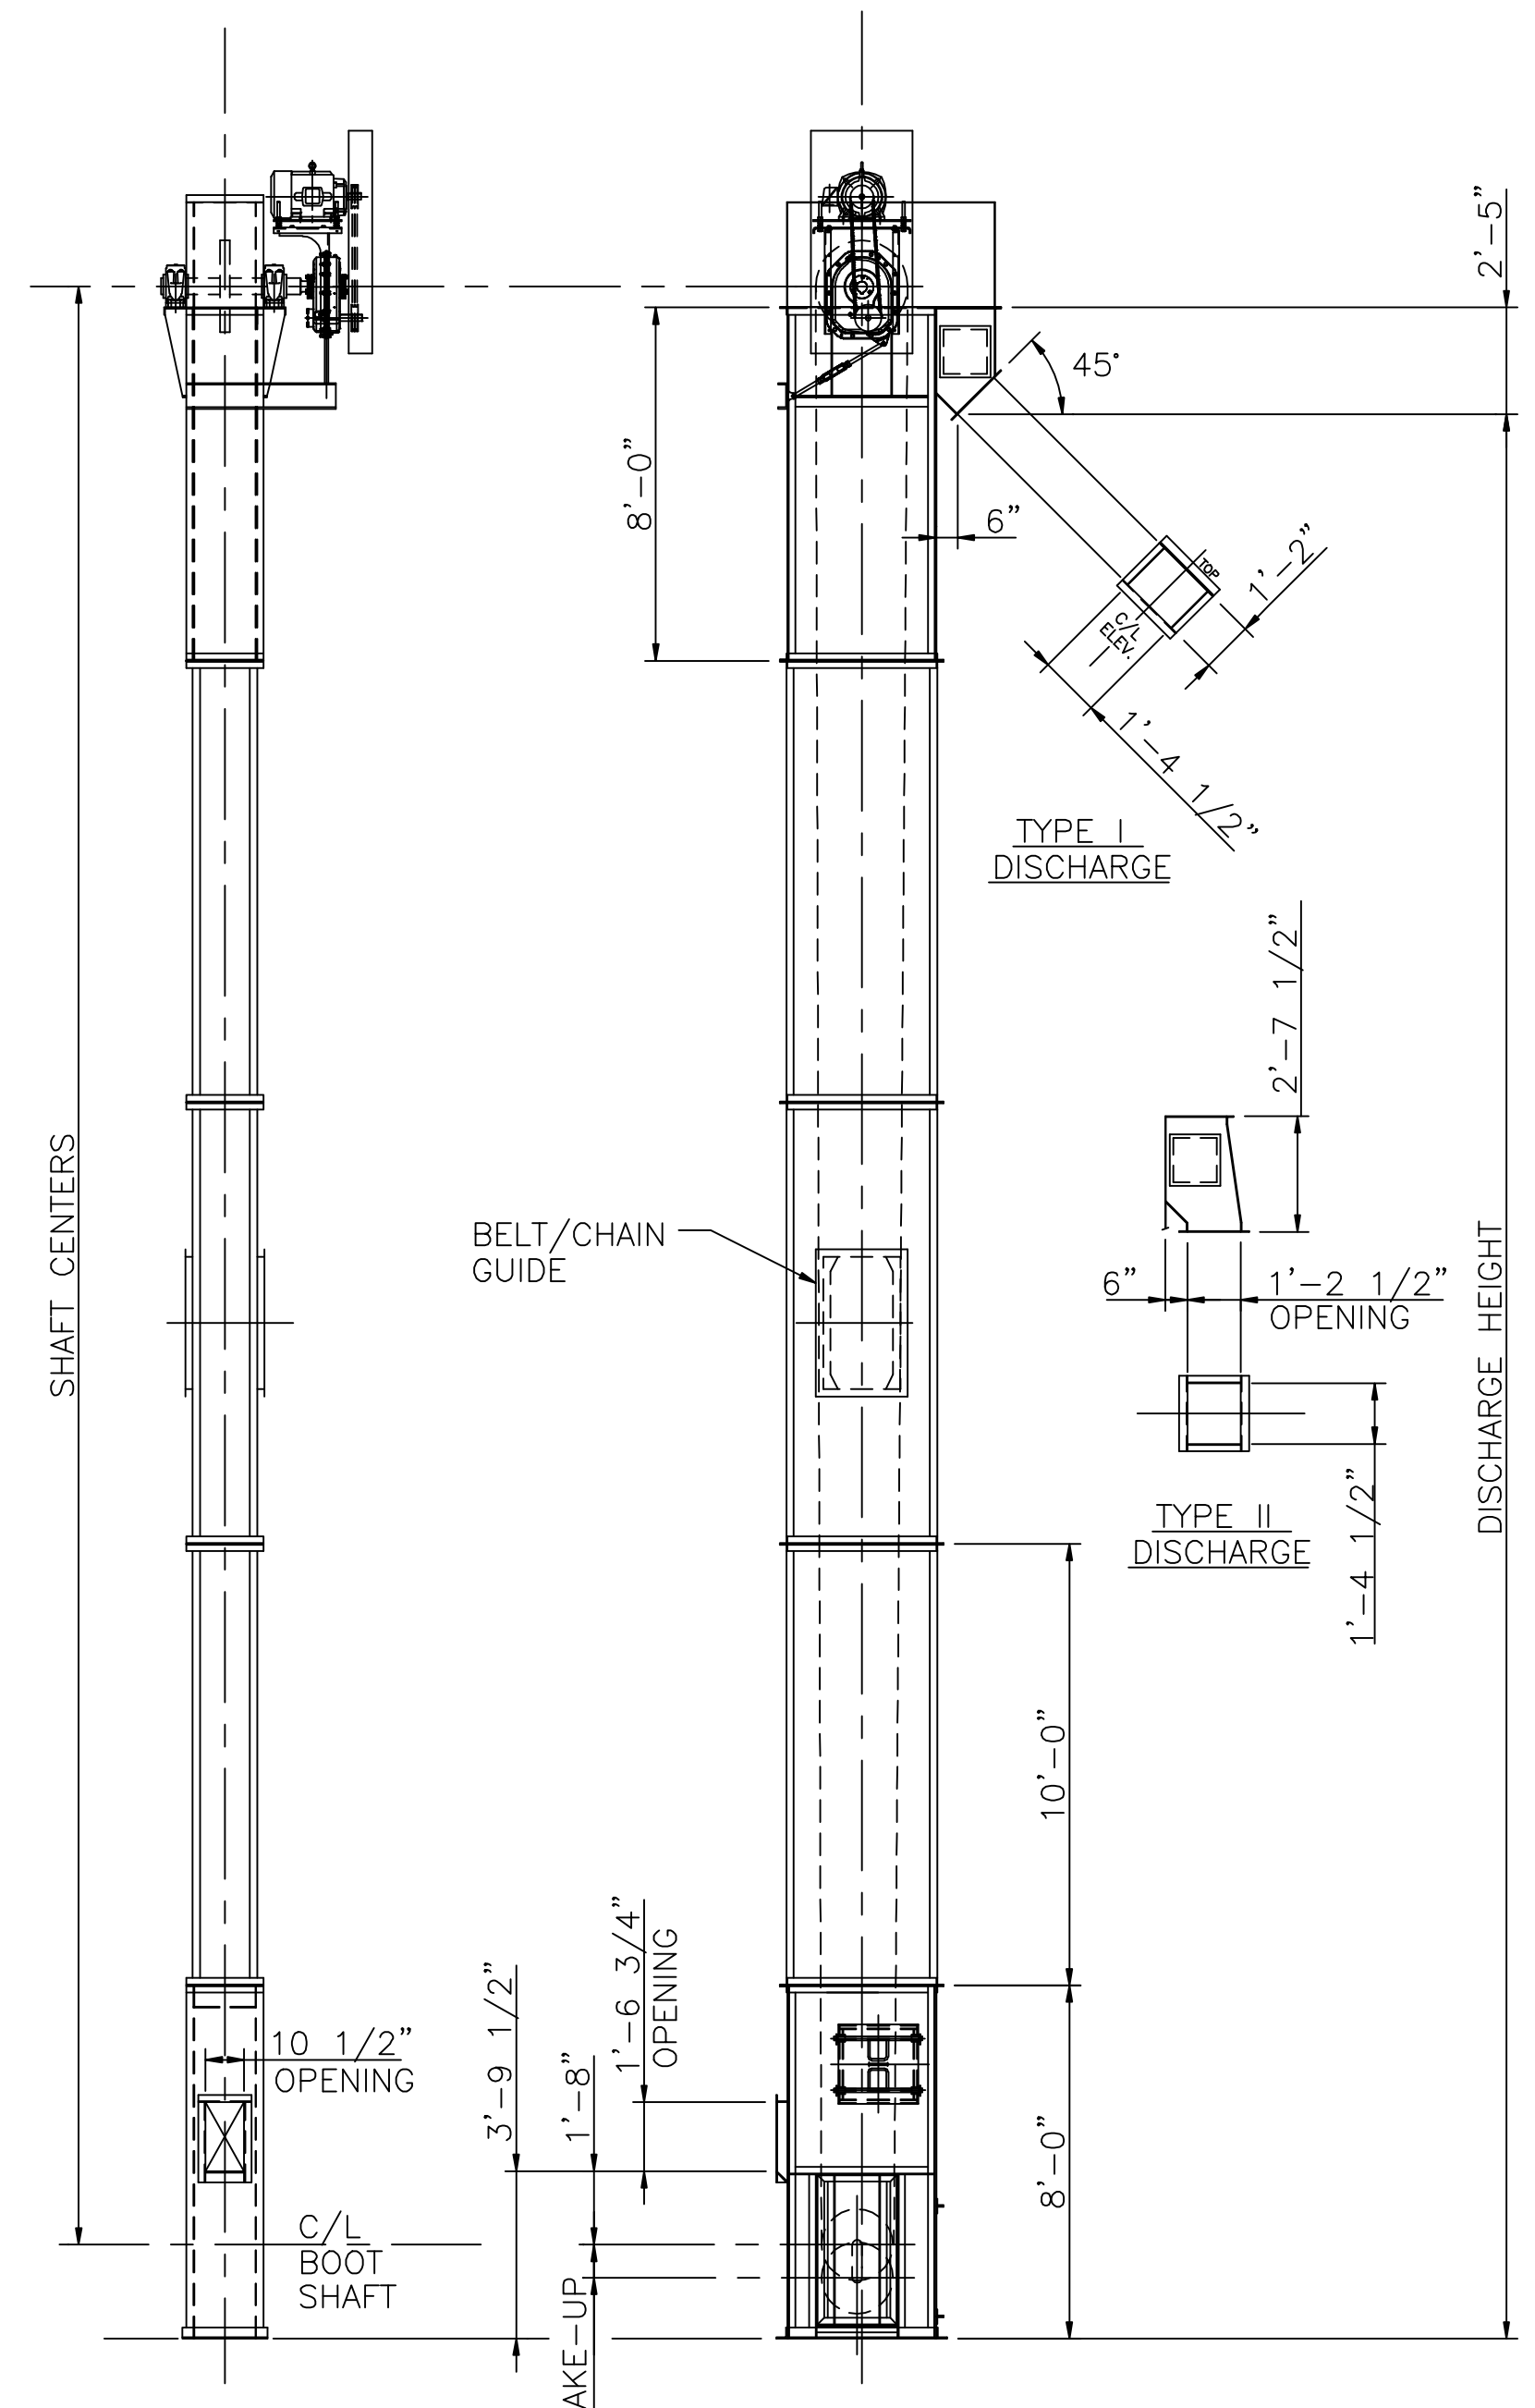

CONTINUOUS TYPE ELEVATOR  
24" X 48" CASING

ELEVATOR MODEL NO.  
CC-12724    CB-12724  
CC-14724    CB-14724  
CC-14824    CB-14824  
CC-16824    CB-16824  
CC-18824    CB-18824

CONTINUOUS TYPE ELEVATOR  
16" X 48" CASING

ELEVATOR MODEL NO.  
CC-10724  
CB-10724

CONTINUOUS TYPE ELEVATOR  
16" X 40" CASING

ELEVATOR MODEL NO.  
CC-8520  
CB-8520  
CB-10520