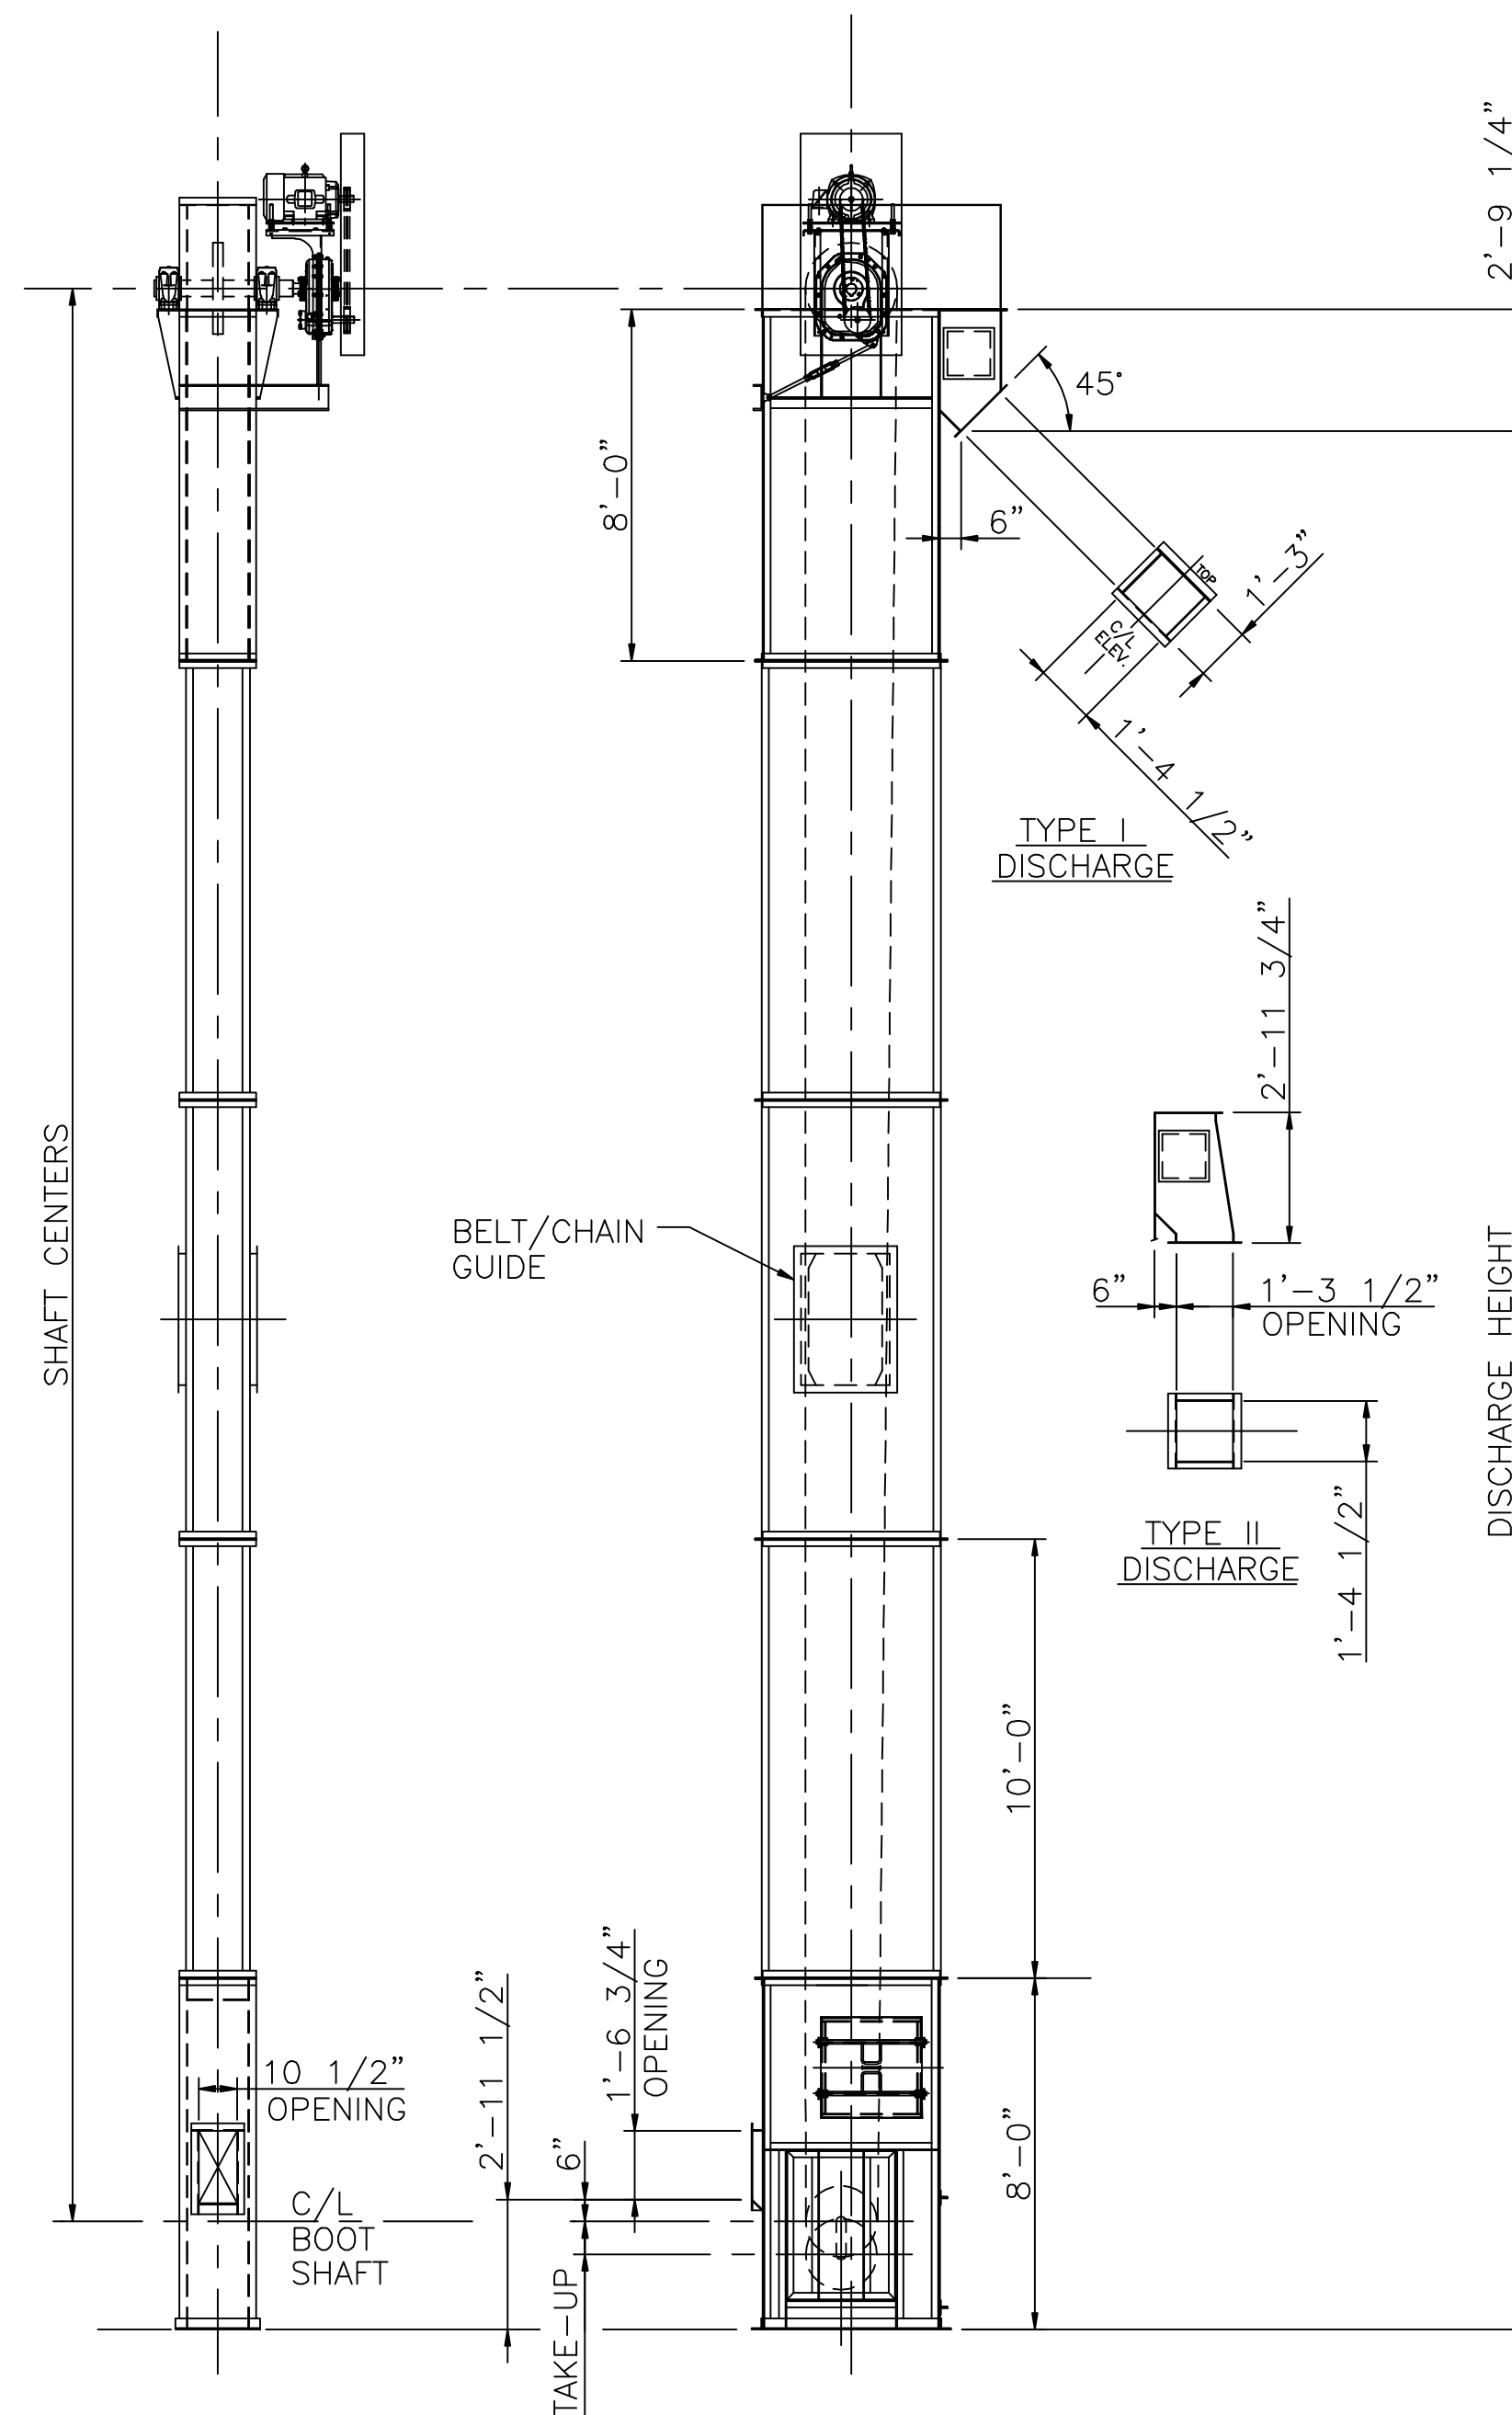

CENTRIFUGAL TYPE ELEVATOR
24" X 54" CASING
ELEVATOR MODEL NO.
SC-12730 SB-12730
SC-14730 SB-14730
SC-16824 SB-16824
SC-16830 SB-16830

CENTRIFUGAL TYPE ELEVATOR
16" X 48" CASING
ELEVATOR MODEL NO.
SC-8524
SC-10624
SB-8524
SB-10624

CENTRIFUGAL TYPE ELEVATOR
10" X 36" CASING
ELEVATOR MODEL NO.
SC-6420
SB-6420