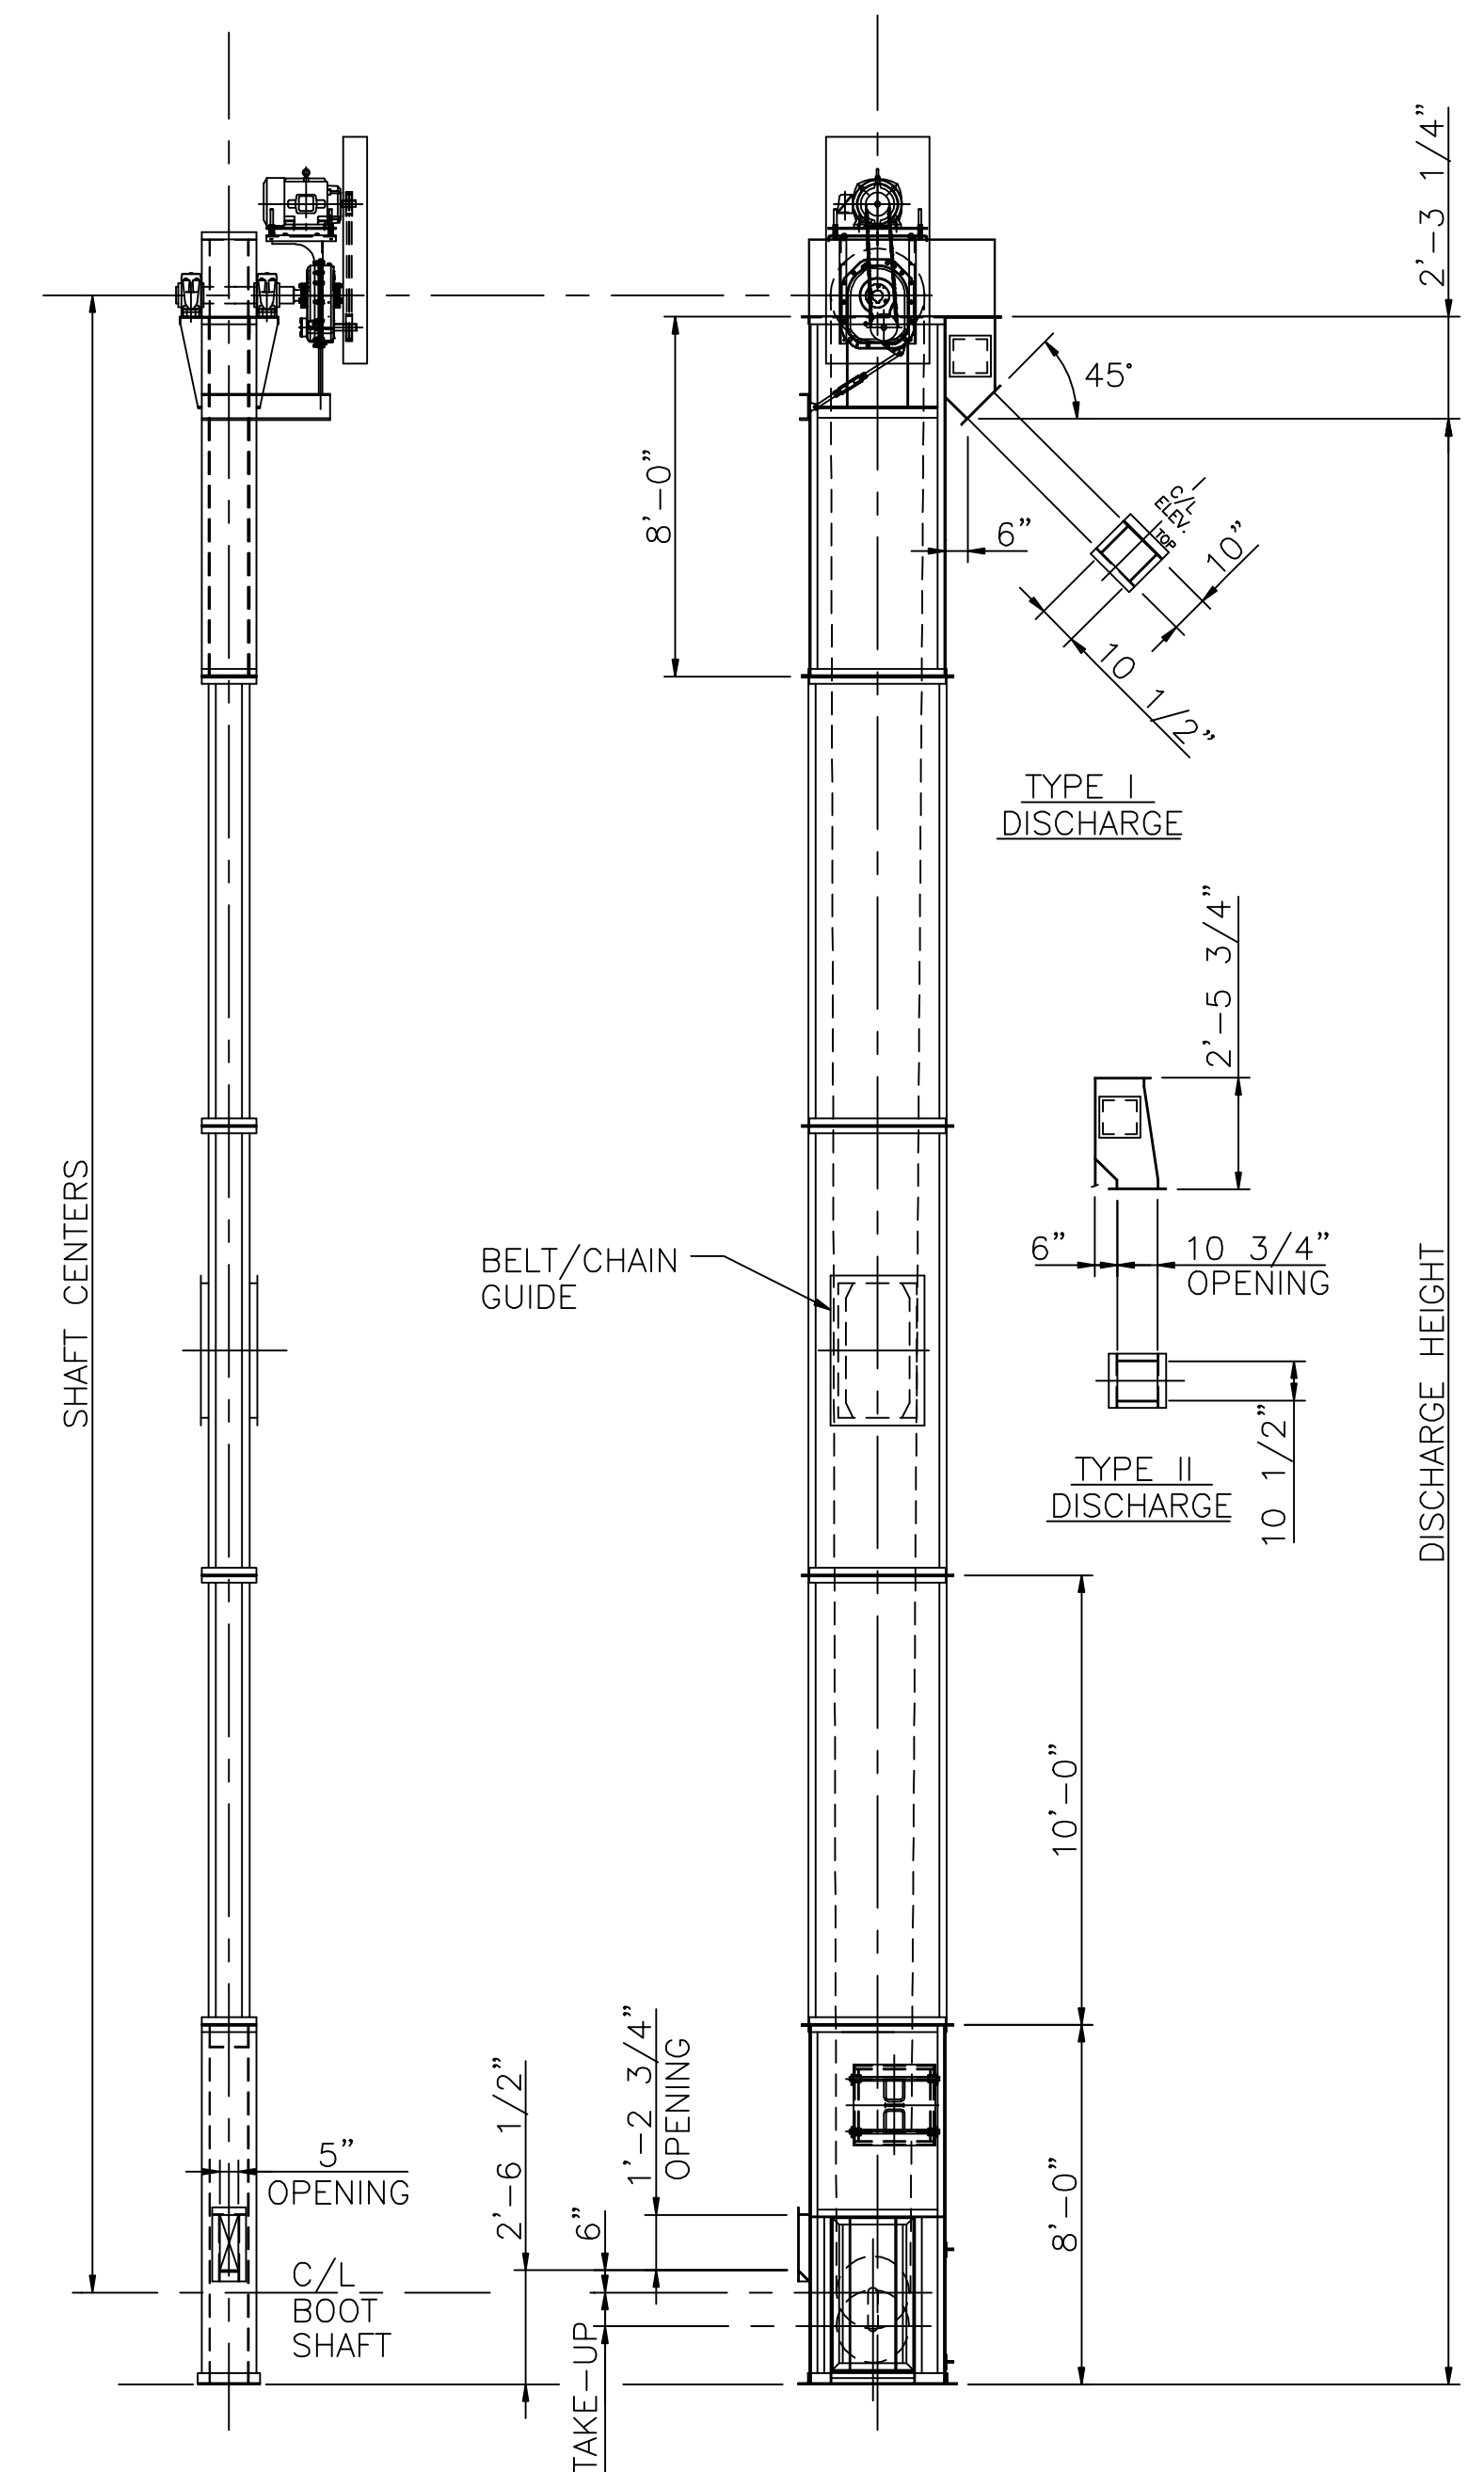

CENTRIFUGAL TYPE ELEVATOR
24" X 54" CASING
ELEVATOR MODEL NO.
SC-12730 SB-12730
SC-14730 SB-14730
SC-16824 SB-16824
SC-16830 SB-16830

CENTRIFUGAL TYPE ELEVATOR
16" X 48" CASING
ELEVATOR MODEL NO.
SC-8524
SC-10624
SB-8524
SB-10624

CENTRIFUGAL TYPE ELEVATOR
10" X 36" CASING
ELEVATOR MODEL NO.
SC-6420
SB-6420